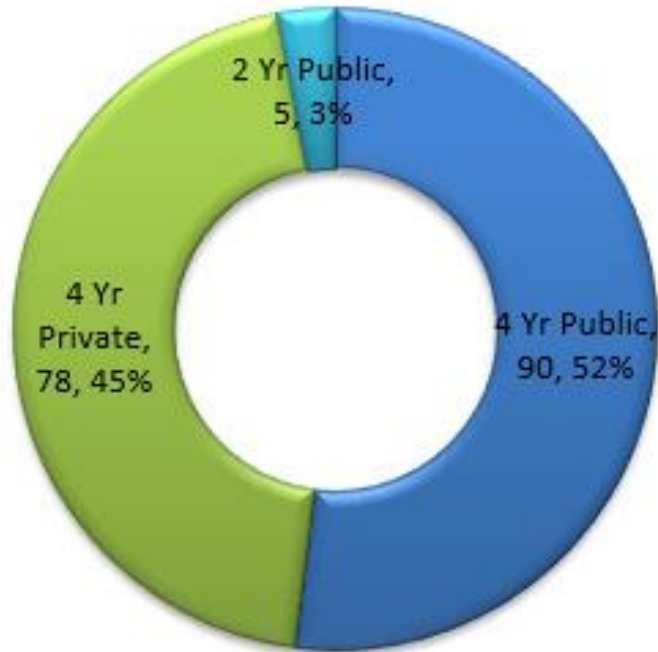

Public vs. Private

College Type	Count
4 Yr Public	90
4 Yr Private	78
2 Yr Public	5
Grand Total	173

Public vs. Private by State

State	4 Yr Public	4 Yr Private	2 Yr Public	Grand Total	
NY		77	43	5	125
MA			12		12
PA	3		6		9
CA	4		4		8
DC			3		3
NJ	1		1		2
GA	1		1		2
NC			2		2
OH			1		1
ME			1		1
MN	1				1
CT			1		1
UT	1				1
IN	1				1
MD			1		1
LA			1		1
VA			1		1
VT	1				1
Grand Total	90	78	5	173