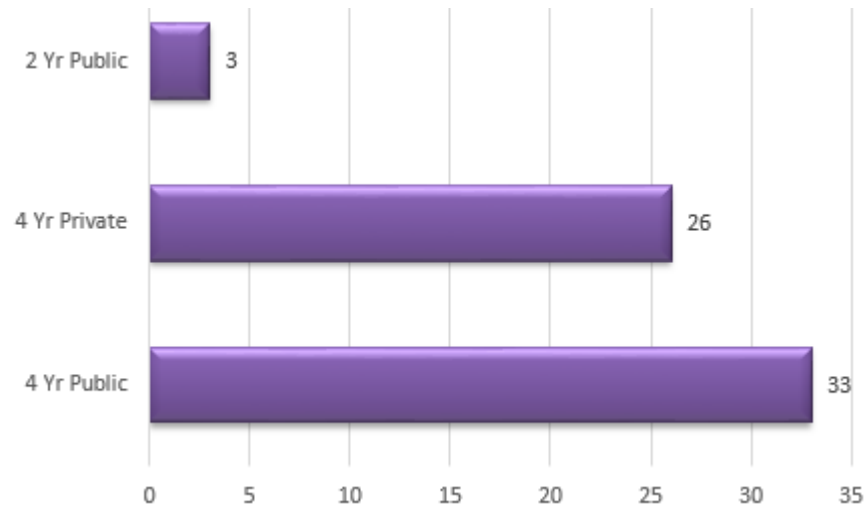

New Explorations into Science Technology + Math

New York City Distribution

City	New York Ci
Count	
4 Yr Public	33
4 Yr Private	26
2 Yr Public	3
Grand Total	62

City	New York Ci
Count	
CUNY 4-year	32
Baruch College of the CUNY	9
City College of New York CUNY	8
Hunter College of the CUNY	6
Brooklyn College of the CUNY	4
New York City College of Technology	1
Medgar Evers College of the CUNY	1
York College of the CUNY	1
College of Staten Island - CUNY	1
Lehman College of the CUNY	1
CUNY 2-year	3
Borough of Manhattan Community College of the CUNY	2
Stella and Charles Guttman Community College	1
Private	26
New York University	9
Fordham University	6
Pace University, New York City	4
St. John's University - Queens Campus	4
Pratt Institute	1
LIU Brooklyn	1
Columbia University	1
SUNY	1
Fashion Institute of Technology	1
Grand Total	62