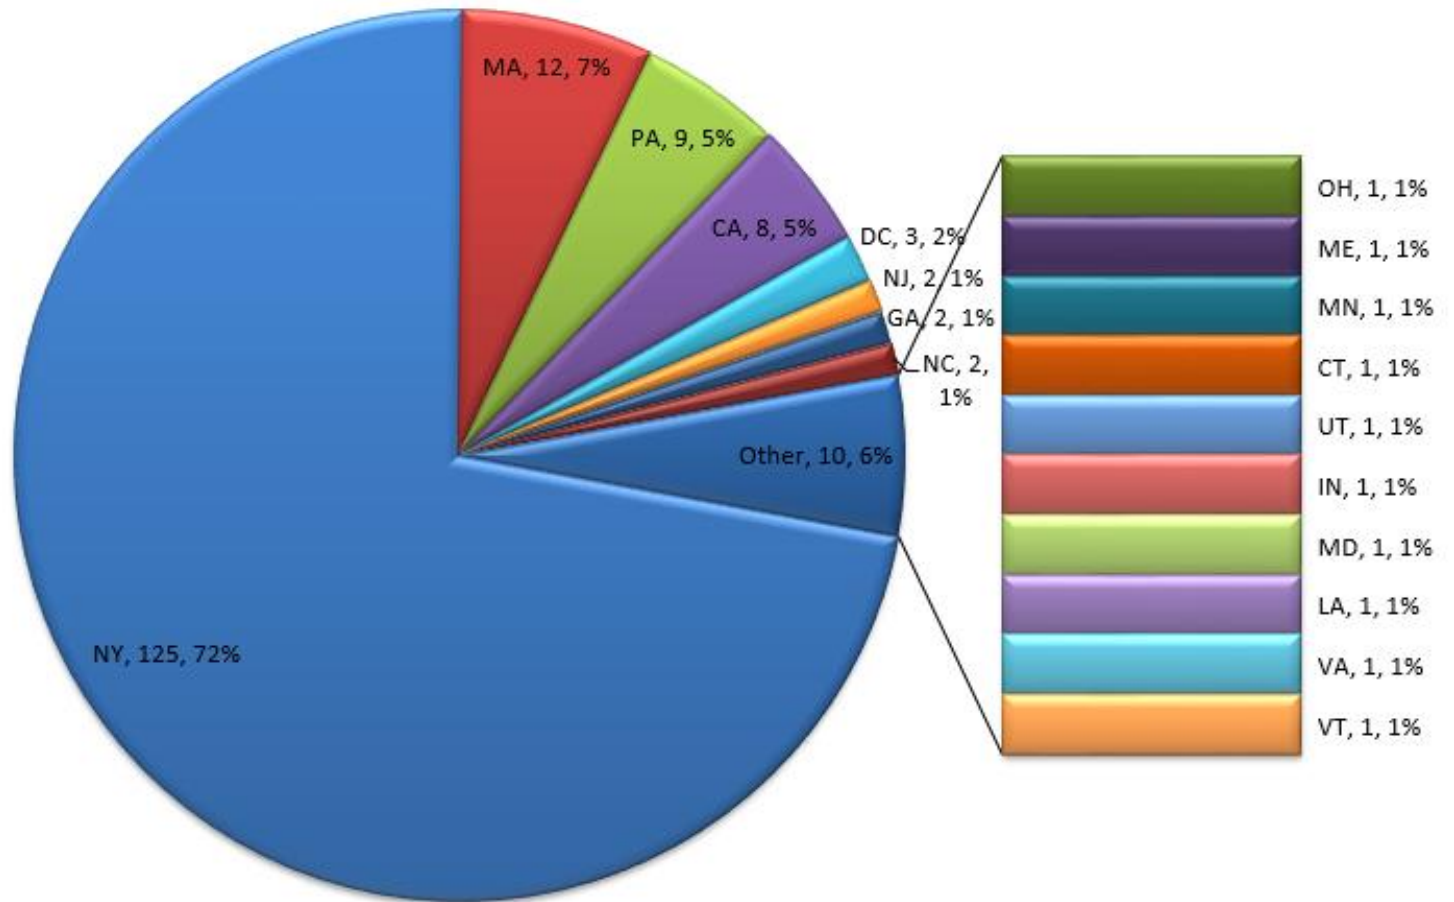

Public vs. Private

College Type	Count
4 Yr Public	90
4 Yr Private	78
2 Yr Public	5
Grand Total	173

Public vs. Private by State

State	4 Yr Public	4 Yr Private	2 Yr Public	Grand Total	
NY		77	43	5	125
MA			12		12
PA	3		6		9
CA	4		4		8
DC			3		3
NJ	1		1		2
GA	1		1		2
NC			2		2
OH			1		1
ME			1		1
MN	1				1
CT			1		1
UT	1				1
IN	1				1
MD			1		1
LA			1		1
VA			1		1
VT	1				1
Grand Total	90	78	5	173	

Geographical Distribution

State	Count
NY	125
MA	12
PA	9
CA	8
DC	3
NJ	2
GA	2
NC	2
OH	1
ME	1
MN	1
CT	1
UT	1
IN	1
MD	1
LA	1
VA	1
VT	1
Grand Total	173

New Explorations into Science Technology + Math

New York State Geographical Distribution