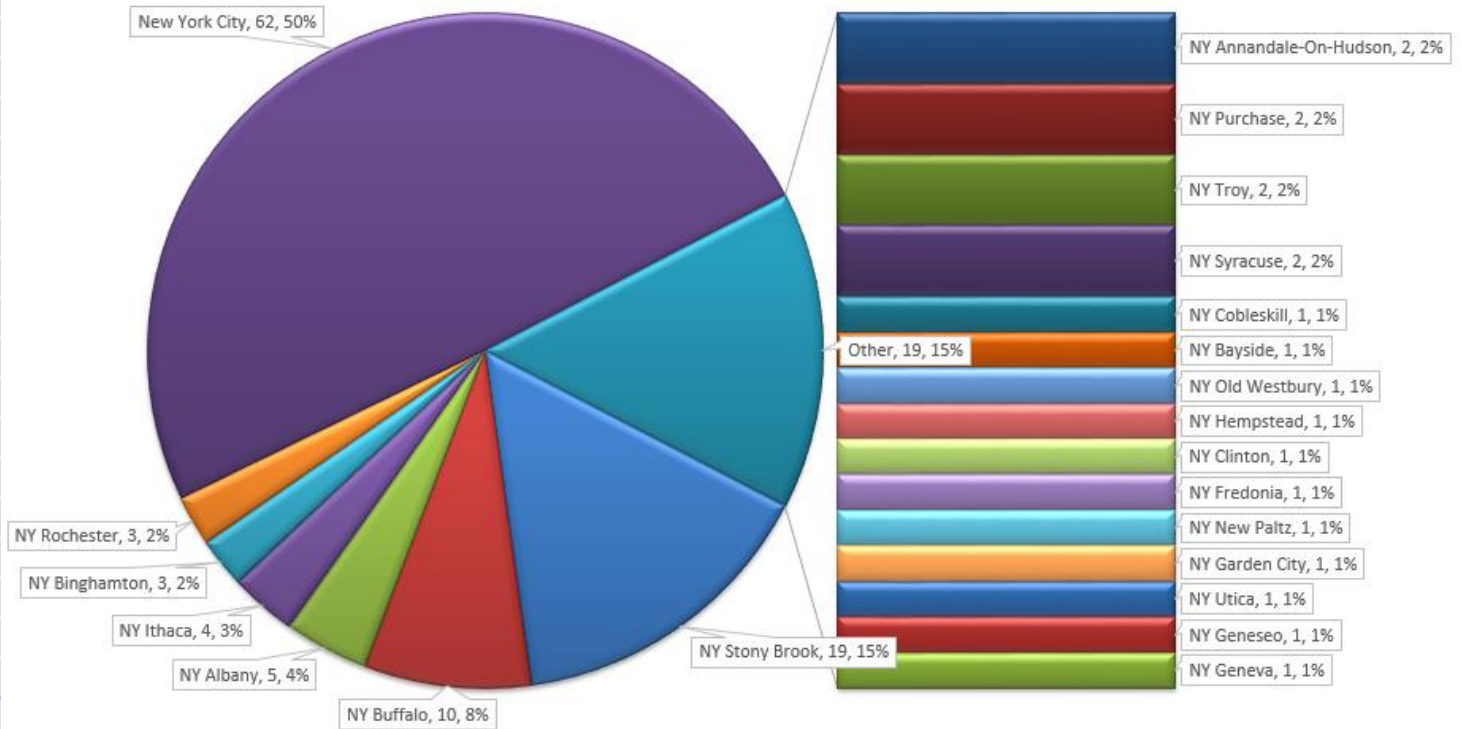

New Explorations into Science Technology + Math

New York State Geographical Distribution

State	NY
College Type	Count
NY	63
Stony Brook	19
Buffalo	10
Albany	5
Ithaca	4
Binghamton	3
Rochester	3
Annandale-On-Hudson	2
Purchase	2
Troy	2
Syracuse	2
Cobleskill	1
Bayside	1
Old Westbury	1
Hempstead	1
Clinton	1
Fredonia	1
New Paltz	1
Garden City	1
Utica	1
Geneseo	1
Geneva	1
New York City	62
Grand Total	125