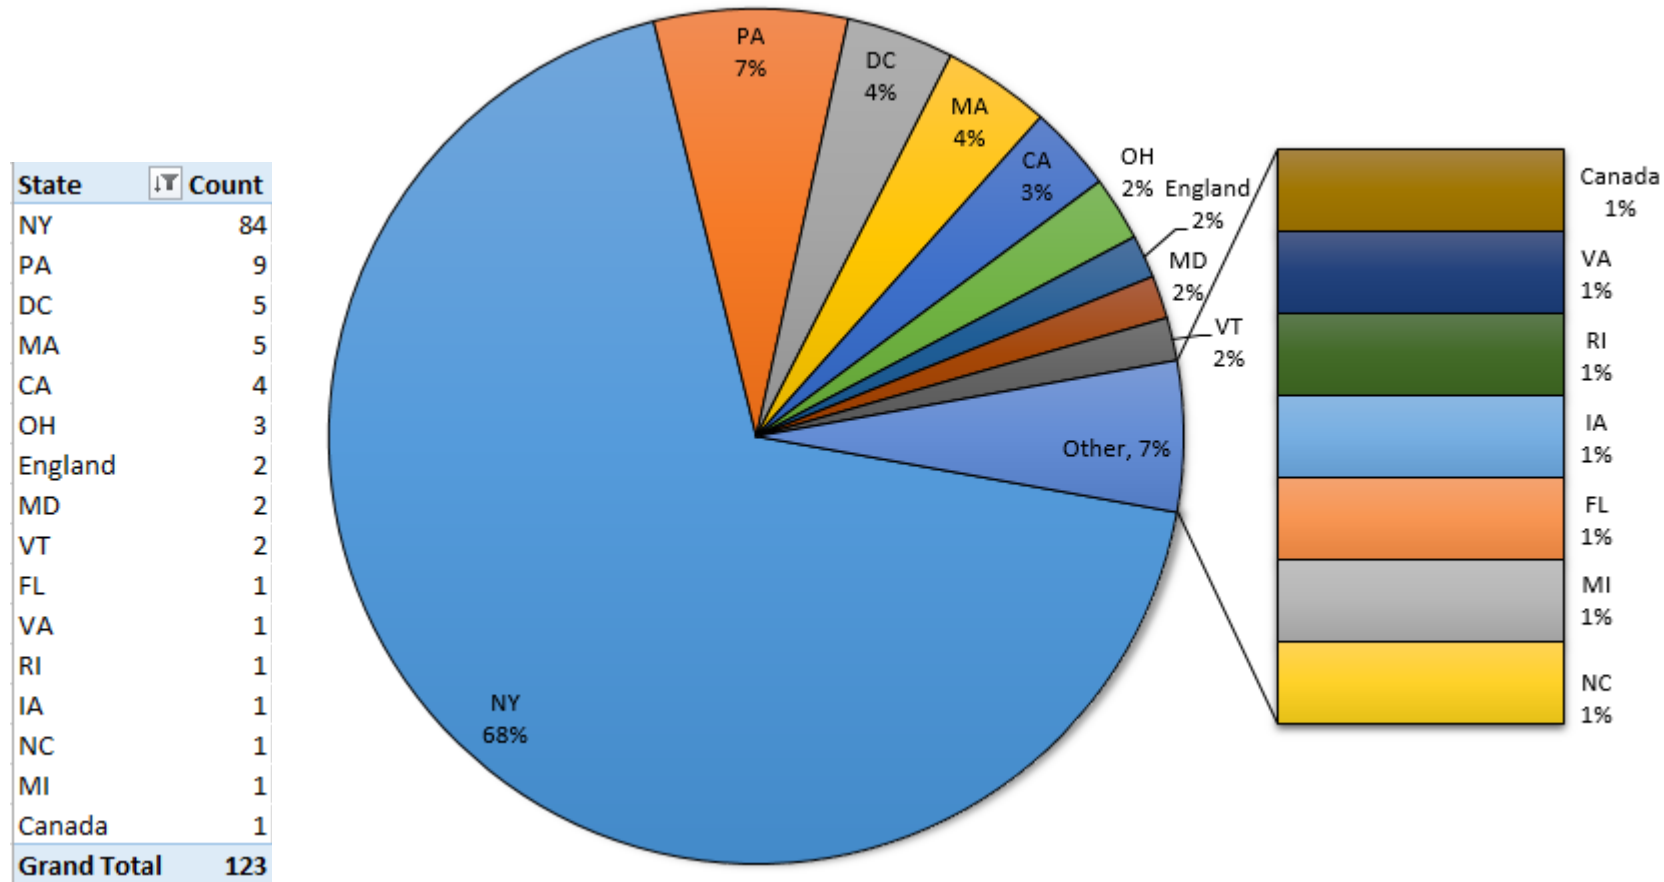

Class 2018 – Charts and Graphs

Overall Breakdown by Various Categories

College Type	Count
1. CUNY	19
2. CUNY (Macaulay)	3
3. SUNY	22
4. Public (NON-NY)	7
5. Highly Selective (Public)	2
6. Highly Selective (Private)	18
7. Private	49
8. Abroad	3
9. GAP	1
Grand Total	124

Public vs. Private

College Type	Count
4 Yr Private	68
4 Yr Public	51
2 Yr Public	4
Grand Total	123

Public vs. Private by State

State	4 Yr Public	4 Yr Private	2 Yr Public	Grand Total	
NY		40	40	4	84
PA	2	7			9
DC			5		5
MA			5		5
CA	2	2			4
OH			3		3
England			2		2
MD	1	1			2
VT	1	1			2
FL	1				1
VA	1				1
RI			1		1
IA	1				1
NC			1		1
MI	1				1
Canada	1				1
Grand Total	51	68	4		123

Geographical Distribution

New York State Geographical Distribution

State	NY	Count
College Type		
NYC		46
Stony Brook		10
Binghamton		5
Ithaca		4
Troy		3
Buffalo		3
Rochester		3
Albany		2
Utica		2
Plattsburgh		1
Purchase		1
Keuka Park		1
Garden City		1
Old Westbury		1
Poughkeepsie		1
Grand Total		84