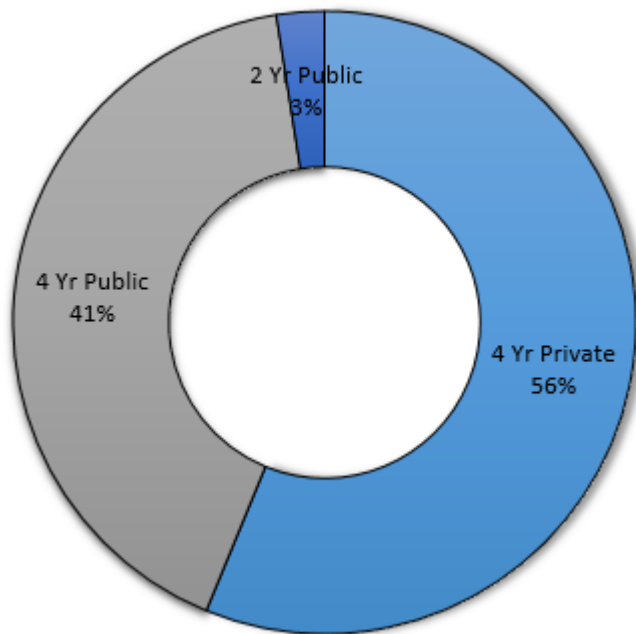

Public vs. Private

College Type	Count
4 Yr Private	68
4 Yr Public	51
2 Yr Public	4
Grand Total	123

Public vs. Private by State

State	4 Yr Public	4 Yr Private	2 Yr Public	Grand Total	
NY		40	40	4	84
PA	2	7			9
DC			5		5
MA			5		5
CA	2	2			4
OH			3		3
England			2		2
MD	1	1			2
VT	1	1			2
FL	1				1
VA	1				1
RI			1		1
IA	1				1
NC			1		1
MI	1				1
Canada	1				1
Grand Total	51	68	4		123