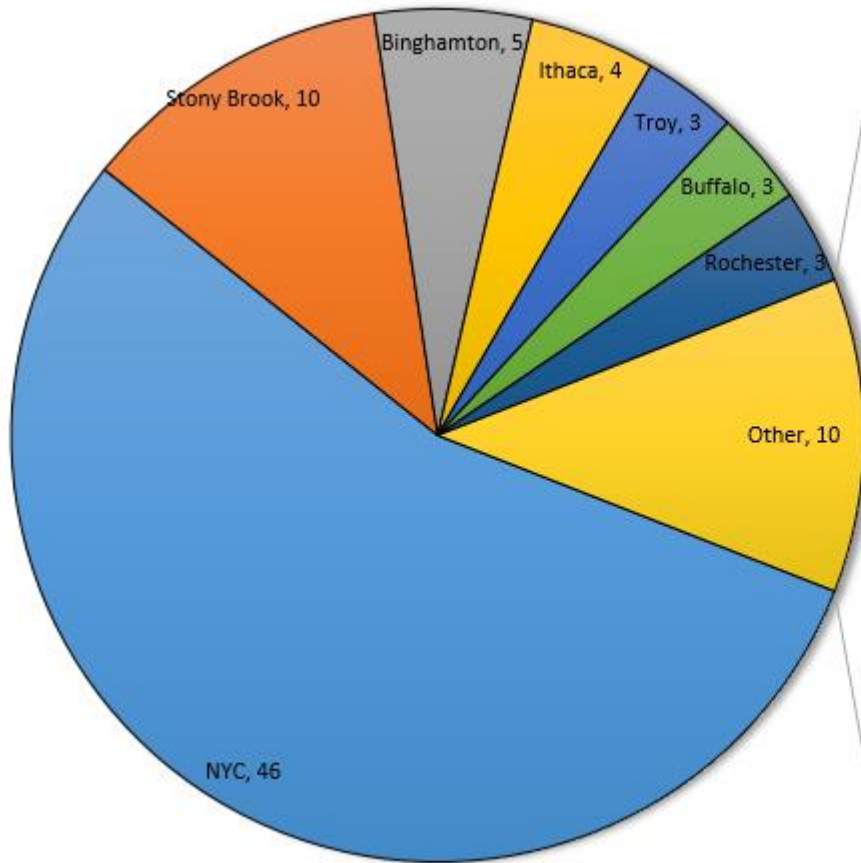

Class 2018 – Charts and Graphs

Overall Breakdown by Various Categories

College Type	Count
1. CUNY	19
2. CUNY (Macaulay)	3
3. SUNY	22
4. Public (NON-NY)	7
5. Highly Selective (Public)	2
6. Highly Selective (Private)	18
7. Private	49
8. Abroad	3
9. GAP	1
Grand Total	124

Public vs. Private

College Type	Count
4 Yr Private	68
4 Yr Public	51
2 Yr Public	4
Grand Total	123

Public vs. Private by State

State	4 Yr Public	4 Yr Private	2 Yr Public	Grand Total	
NY		40	40	4	84
PA	2	7			9
DC			5		5
MA			5		5
CA	2	2			4
OH			3		3
England			2		2
MD	1	1			2
VT	1	1			2
FL	1				1
VA	1				1
RI			1		1
IA	1				1
NC			1		1
MI	1				1
Canada	1				1
Grand Total	51	68	4		123

Geographical Distribution

New York State Geographical Distribution

State	NY	Count
College Type		
NYC		46
Stony Brook		10
Binghamton		5
Ithaca		4
Troy		3
Buffalo		3
Rochester		3
Albany		2
Utica		2
Plattsburgh		1
Purchase		1
Keuka Park		1
Garden City		1
Old Westbury		1
Poughkeepsie		1
Grand Total		84