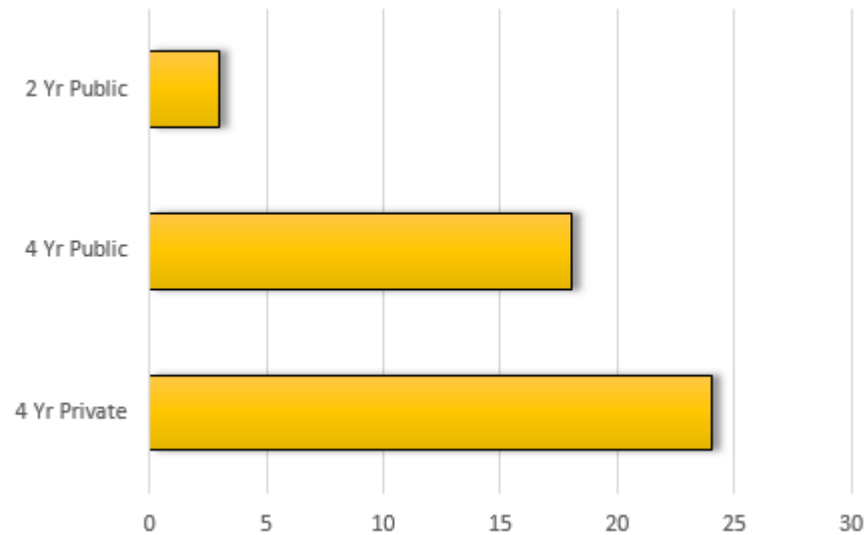

New Explorations into Science Technology + Math

New York City Distribution

City	NYC
Count	
4 Yr Private	24
4 Yr Public	18
2 Yr Public	4
Grand Total	46

City	NYC
Count	
4 Yr Private	
Fordham University	6
St. John's University - Queens Campus	5
New York University	4
Barnard College	3
Columbia University	2
Pace University, New York City	2
Berkeley College NYC Midtown Location	1
Pratt Institute	1
4 Yr Public	
Baruch College of the CUNY	8
Hunter College of the CUNY	6
City College of New York CUNY	4
2 Yr Public	
Borough of Manhattan Community College of the CUNY	3
Stella and Charles Guttman Community College	1
Grand Total	46