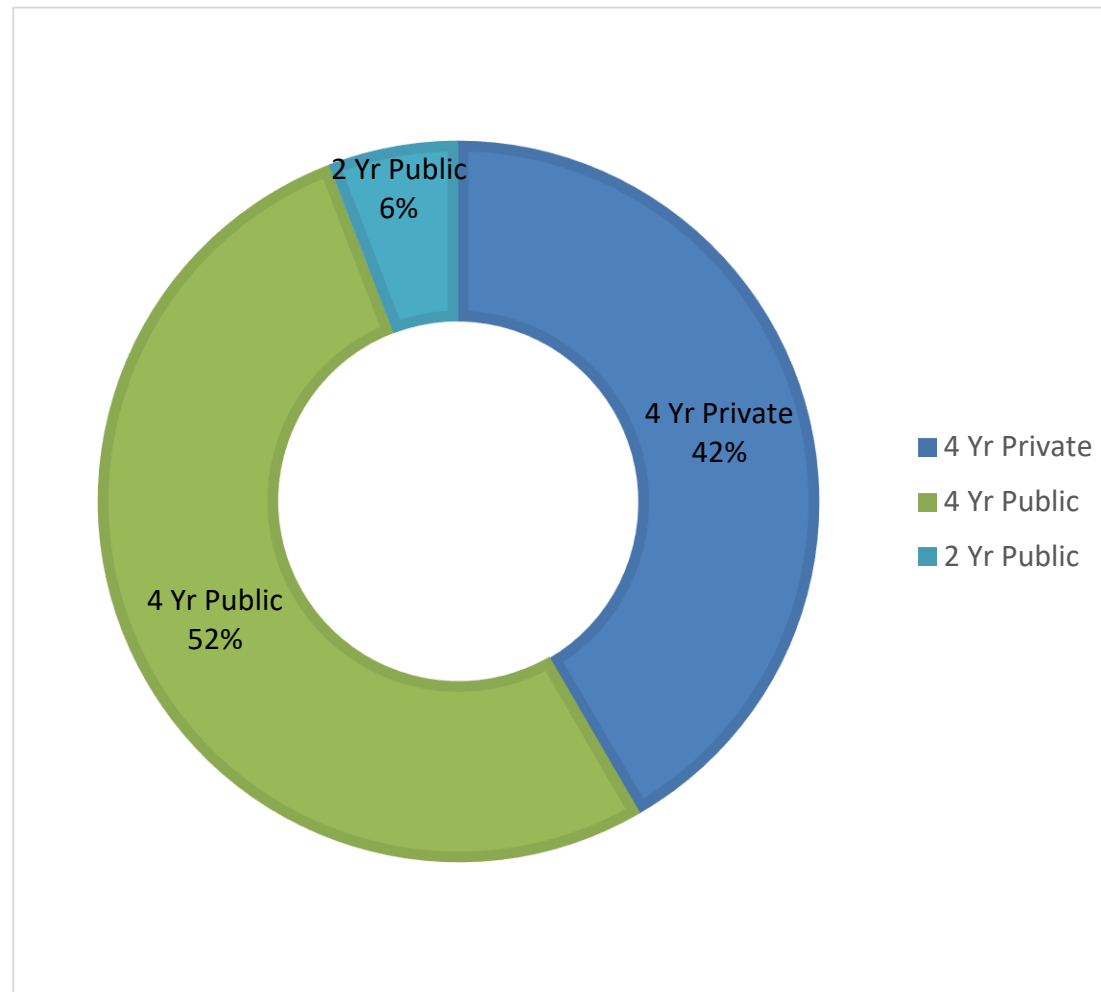

Public vs. Private

College Type	Count
4 Yr Private	56
4 Yr Public	75
2 Yr Public	8
TOTAL	137