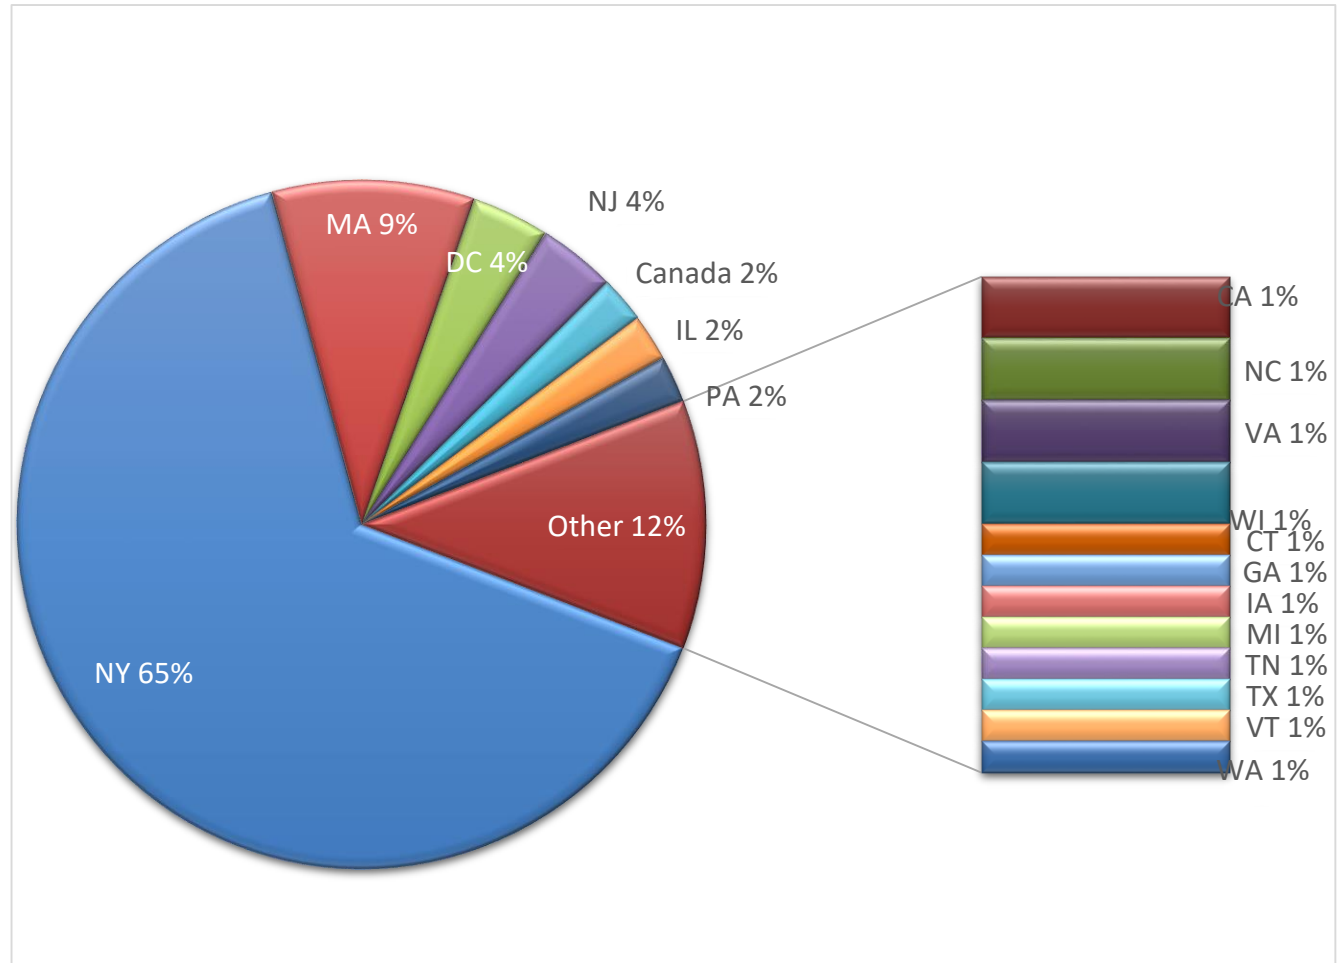

Geographical Distribution

State	Count
NY	89
MA	13
DC	5
NJ	5
Canada	3
IL	3
PA	3
CA	2
NC	2
VA	2
WI	2
CT	1
GA	1
IA	1
MI	1
TN	1
TX	1
VT	1
WA	1
Total	137