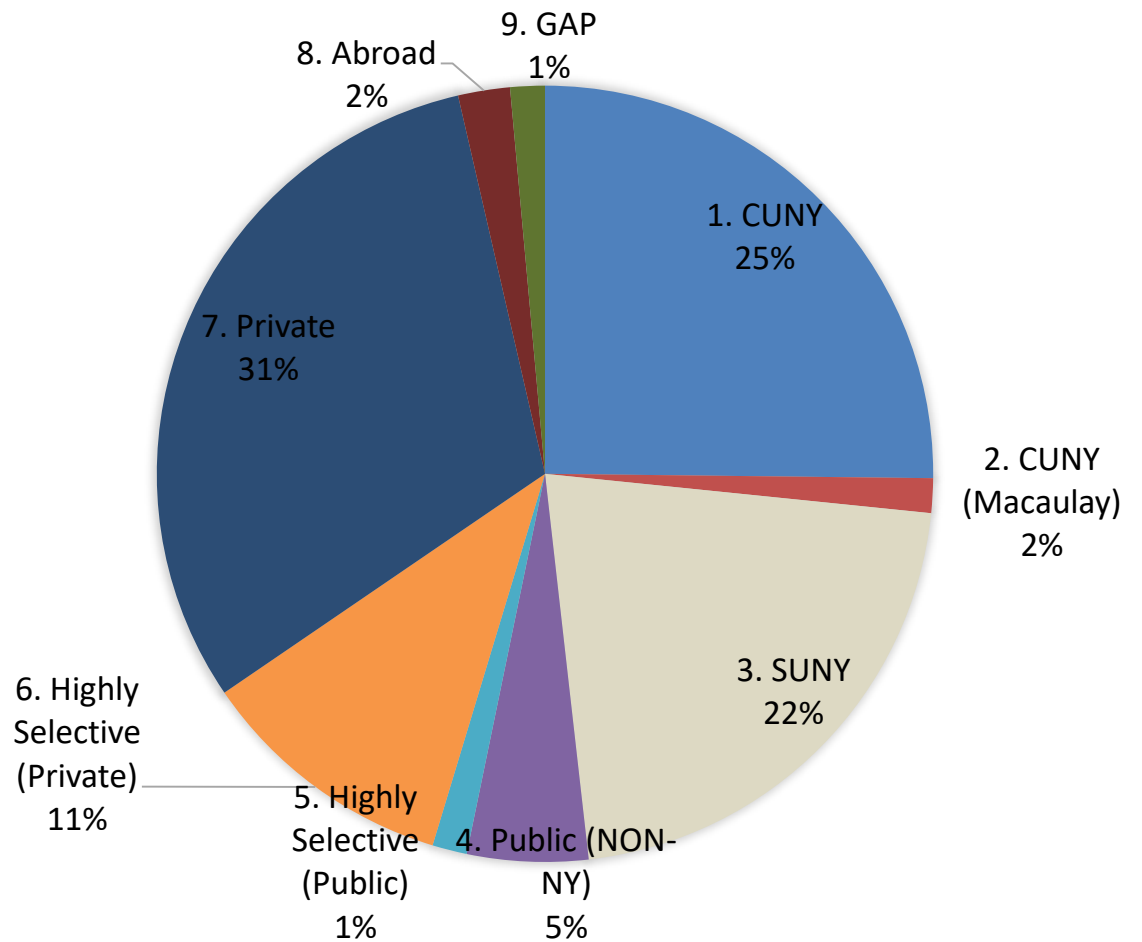

Class 2019 – Charts and Graphs

Overall Breakdown by Various Categories

College Type	Count
1. CUNY	35
2. CUNY (Macaulay)	2
3. SUNY	30
4. Public (NON-NY)	7
5. Highly Selective (Public)	2
6. Highly Selective (Private)	15
7. Private	43
8. Abroad	3
9. GAP	1
TOTAL	138