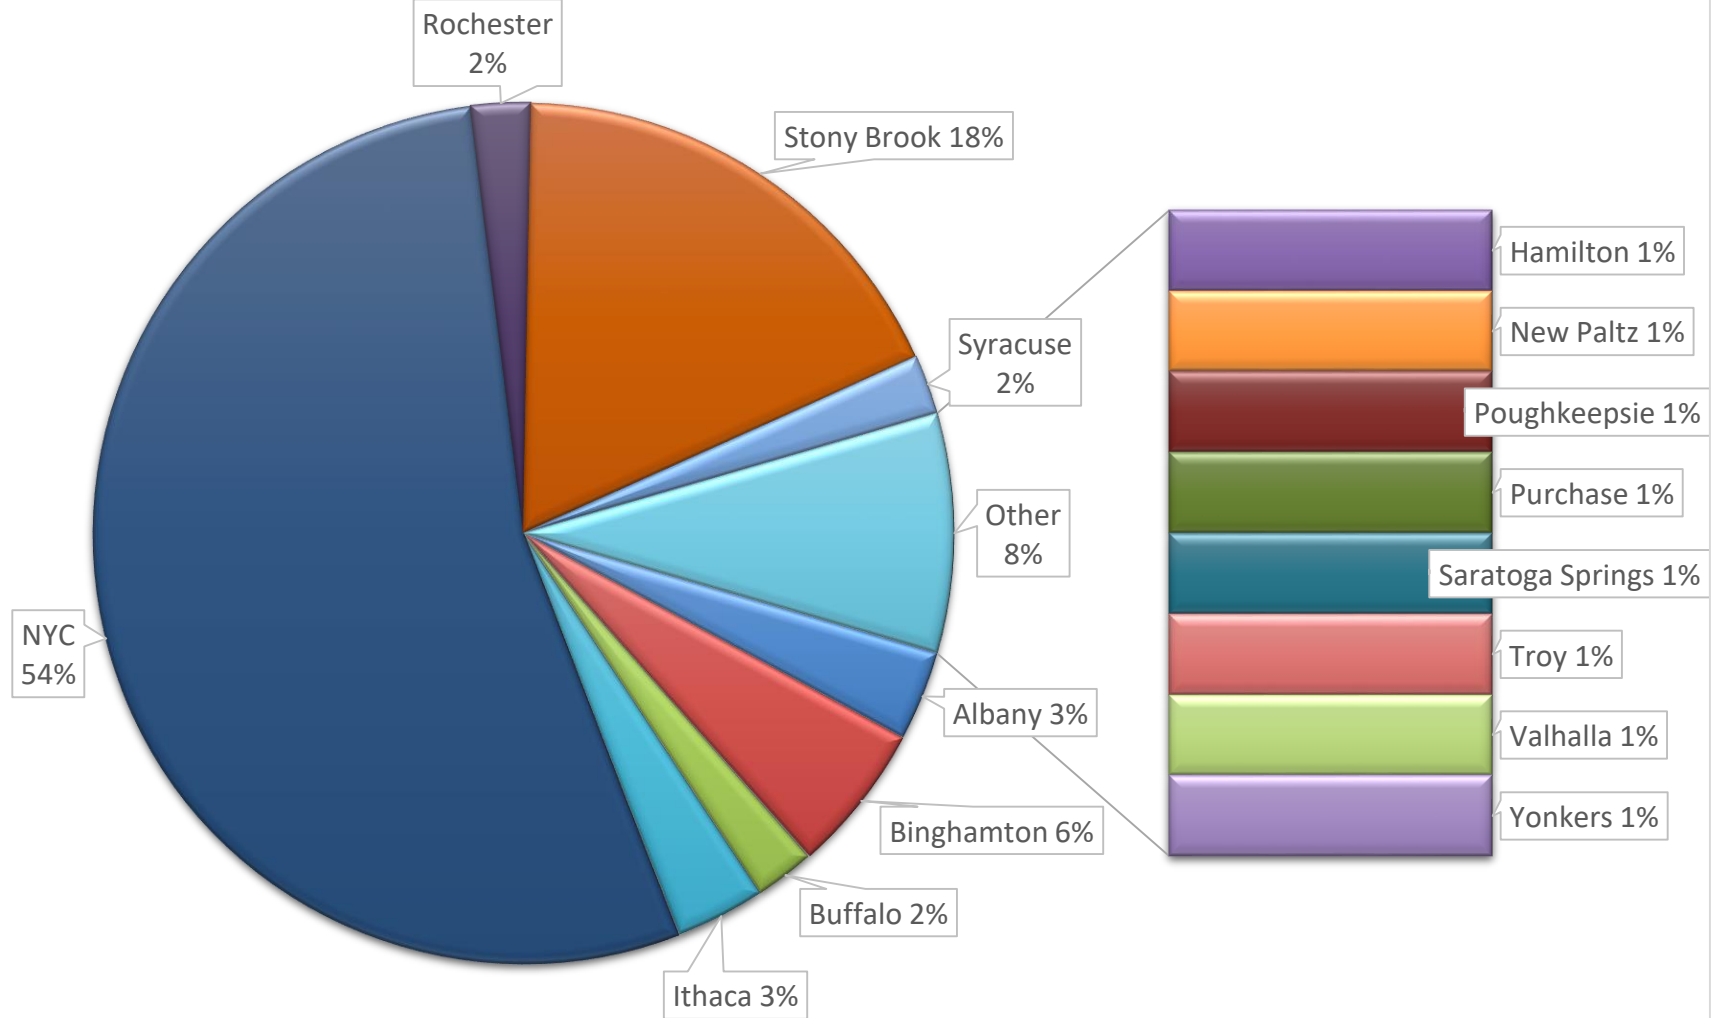

New York State Distribution

New York City Distribution

Type of College - NYC	Count
4 Yr Public	
Baruch College of the CUNY	6
Brooklyn College of the CUNY	1
City College of New York CUNY	4
	1
Hunter College of the CUNY	13
John Jay College of Criminal Justice of the CUNY	1
Lehman College of the CUNY	2
Queens College of the CUNY	1
York College of the CUNY	1
4 Yr Private	
Columbia University	2
New York University	6
St. John's University	2
2 Yr Public	
Borough of Manhattan Community College of the CUNY	4
Hostos Community College of the CUNY	1
Stella and Charles Guttman Community College	2
Grand Total	48