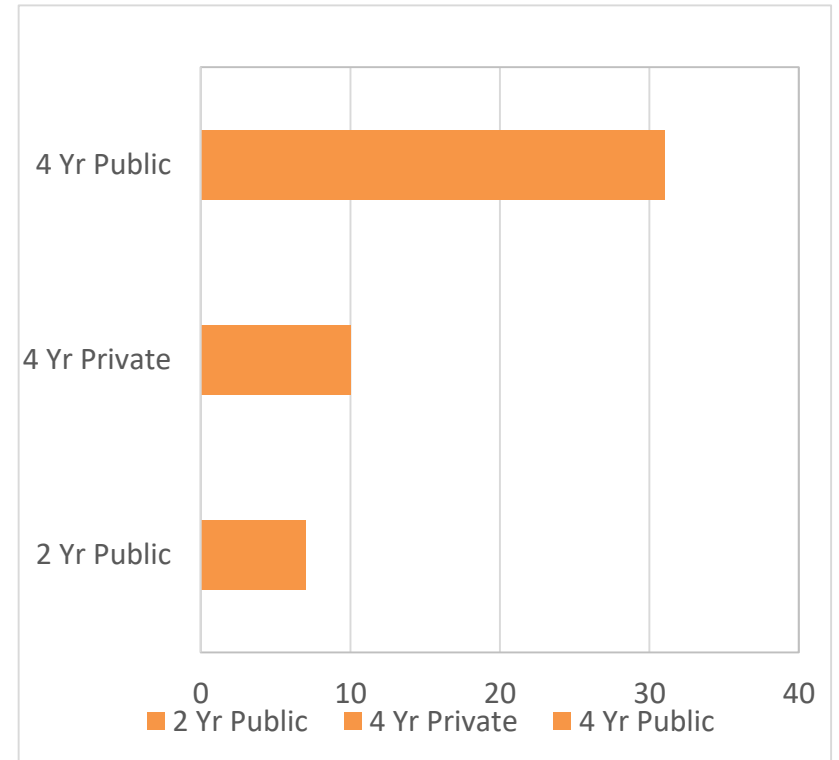

New York City Distribution

Type of College - NYC	Count
4 Yr Public	
Baruch College of the CUNY	6
Brooklyn College of the CUNY	1
City College of New York CUNY	4
	1
Hunter College of the CUNY	13
John Jay College of Criminal Justice of the CUNY	1
Lehman College of the CUNY	2
Queens College of the CUNY	1
York College of the CUNY	1
4 Yr Private	
Columbia University	2
New York University	6
St. John's University	2
2 Yr Public	
Borough of Manhattan Community College of the CUNY	4
Hostos Community College of the CUNY	1
Stella and Charles Guttman Community College	2
Grand Total	48